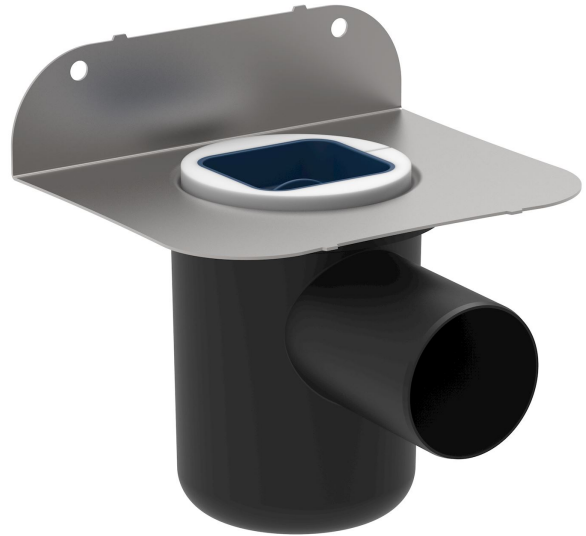

Specification Sheet

513.000.050 PP ART DECO TRAP

- -To be built in, no retro-fitting
- -Liquid membrane
- -Outlet: Ø50mm, horizontal
- -Material: PP (Flange: Stainless steel: AISI304/EN1.4301)

Product Codes

EAN: 5705499139587
VVS Number: 155099015
RSK Number: 7110813
NRF Number: 3394672
LVI Number: 3305834

Specification

Field of Application: Domestic
Material: PP
Max Flow (l/s): 0.58
Minimum Height (mm): 150
Outlet dia. (Inch): 2
Outlet Diameter (mm): 50
Water Seal Height (mm): 50
Weight (kg): 0,38
Weight (lbs): 0,84

Approvals

AUS - HACCP Region 1
DK - TGA 2020/003

TGA

EU - HACCP Region 4

BLÜCHER®