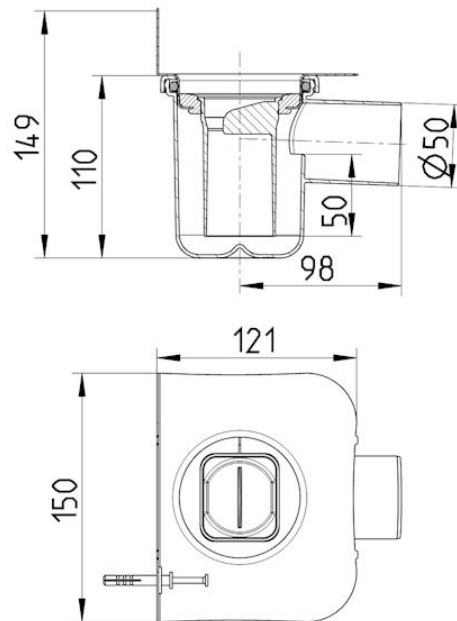

Specification Sheet

513.000.050 PP ART DECO TRAP

- -To be built in, no retro-fitting
- -Liquid membrane
- -Outlet: Ø50mm, horizontal
- -Material: PP (Flange: Stainless steel: AISI304/EN1.4301)

Product Codes

EAN: 5705499139587
VVS Number: 155099015
RSK Number: 7110813
NRF Number: 3394672
LVI Number: 3305834

Specification

Field of Application: Domestic
Material: PP
Max Flow (l/s): 0.58
Minimum Height (mm): 150
Outlet dia. (Inch): 2
Outlet Diameter (mm): 50
Water Seal Height (mm): 50
Weight (kg): 0,38
Weight (lbs): 0,84

Approvals

AUS - HACCP Region 1
DK - TGA 2020/003

TGA

EU - HACCP Region 4

BLÜCHER®